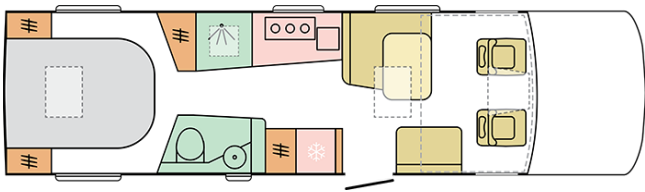

SUPERSONIC
890 LC

Date: 15.08.2022

For illustrative purposes only. Can show product and/or interior combinations which may not be available on all markets.

SUPERSONIC

890 LC

Body length (mm)

8900

Total height (mm)

For illustrative purposes only. Can show product and/or interior combinations which may not be available on all markets.

B. DIMENSIONS AND WEIGHTS

Internal height (mm)	2040
Total height (mm)	2960
Body length (mm)	8900
Total width (mm)	2320
Wheel base (mm)	4800
Max number of homologated seats (incl. driver's seat)	4
Max authorised weight (kg)	5500

E. BODY

Uper part of grill under engine cover	black matt
Chrome stripes on grill	X
Windows Polyplastic Vista (PIUMA)	X
Roof light 400 x 400 mm in shower cabin	X
Technical double floor	X
Entrance door with window, mosquito net, dustbin, central locking, width 650 mm	X