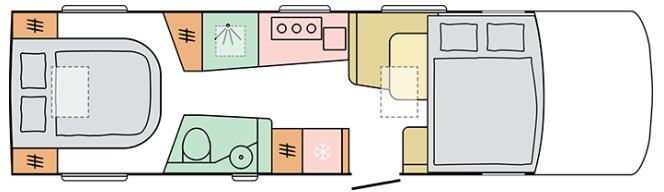

SUPERSONIC
890 LC

Date: 15.08.2022

For illustrative purposes only. Can show product and/or interior combinations which may not be available on all markets.

SUPERSONIC

890 LC

Body length (mm)

8900

Total height (mm)

For illustrative purposes only. Can show product and/or interior combinations which may not be available on all markets.

B. DIMENSIONS AND WEIGHTS

Internal height (mm)	2040
Total height (mm)	2960
Body length (mm)	8900
Total width (mm)	2320
Wheel base (mm)	4800
Max number of homologated seats (incl. driver's seat)	4
Max authorised weight (kg)	5500