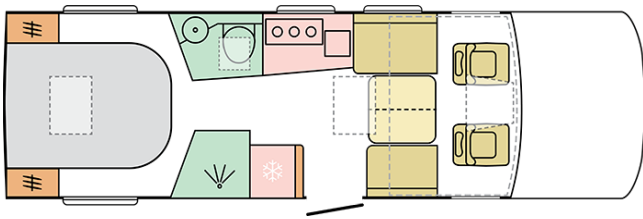

SUPERSONIC
780 DC

Date: 15.08.2022

For illustrative purposes only. Can show product and/or interior combinations which may not be available on all markets.

SUPERSONIC 780 DC

Body length (mm)

7800

Total height (mm)

For illustrative purposes only. Can show product and/or interior combinations which may not be available on all markets.

B. DIMENSIONS AND WEIGHTS

Internal height (mm)	2040
Total height (mm)	2960
Body length (mm)	7800
Total width (mm)	2320
Wheel base (mm)	4300
Max number of homologated seats (incl. driver's seat)	4
Max authorised weight (kg)	4500