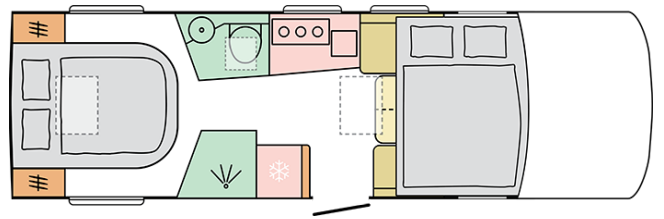

SUPERSONIC
780 DC

Date: 15.08.2022

For illustrative purposes only. Can show product and/or interior combinations which may not be available on all markets.

SUPERSONIC 780 DC

Body length (mm)

7800

Total height (mm)

For illustrative purposes only. Can show product and/or interior combinations which may not be available on all markets.

B. DIMENSIONS AND WEIGHTS

Internal height (mm)	2040
Total height (mm)	2960
Body length (mm)	7800
Total width (mm)	2320
Wheel base (mm)	4300
Max number of homologated seats (incl. driver's seat)	4
Max authorised weight (kg)	4500