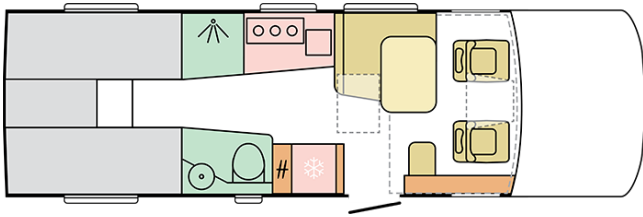

SUPERSONIC
780 SL

Date: 15.08.2022

For illustrative purposes only. Can show product and/or interior combinations which may not be available on all markets.

SUPERSONIC

780 SL

Body length (mm)

7800

Total height (mm)

For illustrative purposes only. Can show product and/or interior combinations which may not be available on all markets.

B. DIMENSIONS AND WEIGHTS

Internal height (mm)	2040
Total height (mm)	2960
Body length (mm)	7800
Total width (mm)	2320
Wheel base (mm)	4300
Max number of homologated seats (incl. driver's seat)	4
Max authorised weight (kg)	4500