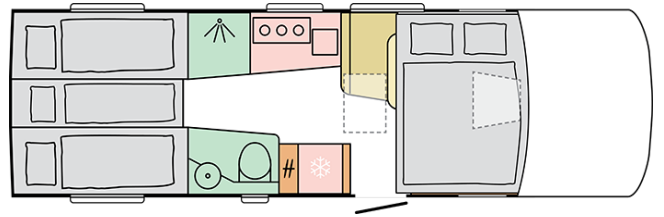

SUPERSONIC
780 SL

Date: 15.08.2022

For illustrative purposes only. Can show product and/or interior combinations which may not be available on all markets.

SUPERSONIC

780 SL

Body length (mm)

7800

Total height (mm)

For illustrative purposes only. Can show product and/or interior combinations which may not be available on all markets.

B. DIMENSIONS AND WEIGHTS

Internal height (mm)	2040
Total height (mm)	2960
Body length (mm)	7800
Total width (mm)	2320
Wheel base (mm)	4300
Max number of homologated seats (incl. driver's seat)	4
Max authorised weight (kg)	4500