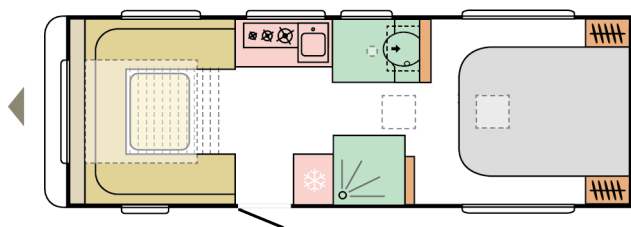

ALTEA 622 DP DART

☀ DAY

🌙 NIGHT

8260

total length
(including tow bar)
(mm)

2299

total width (mm)

2580

total height (mm)

1393

**(without
All Inc'
Pack)**

mass in running
order (miro-min, kg)

4

nr. of berths

For illustrative purposes only. Can show product and/or interior combinations which may not be available on all markets.

B. DIMENSIONS AND WEIGHTS

Total length (including tow bar) (mm)	8260
Body length (mm)	6905
Internal length (mm)	6193
Total width (mm)	2299
Internal width (mm)	2170
Total height (mm)	2580
Internal height (mm)	1950
Awning perimeter dimensions (body/chassis, cm)	1077/637
Flat roof length	4910
Mass of the unladen vehicle (kg)	1360 (without All Inc' Pack)
Mass in running order (MIRO-min, kg)	1393 (without All Inc' Pack)
All Inclusive Pack additional weight (kg)	56
Maximum technical permissible laden mass (MTPLM) (kg)	1800
Minimal technically permissible laden mass (MTPLM-min, kg)	1650
Max loading weight (kg) with All Inclusive Pack weight deducted	201/351
Max nose weight	100
Floor, wall and roof total thickness (mm)	40/24/29
Floor, wall and roof insulation thickness (mm)	29/20/25
Maximal homologated weight 1800kg	O
Mud protection	All Inc' Pack
Coupling device AK	150 V AK 160
AKS Stabiliser	All Inc' Pack
Shock absorbers	All Inc' Pack
Al-Ko galvanised steel chassis	X
Number of axles	1
AL-KO Secure wheel lock preinstallations	X
Chassis type	AL-KO
Standard supporting legs	-
Reinforced supporting legs	X
Drawbar cover	X
ADRIA ALU WHEELS 15"	X