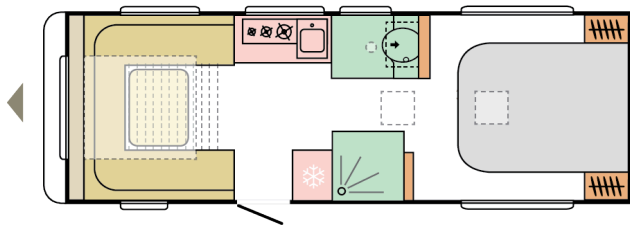

ALTEA 622 DP DART

☀ DAY

🌙 NIGHT

8260

total length
(including tow bar)
(mm)

2299

total width (mm)

2580

total height (mm)

1393

**(without
All Inc'
Pack)**

mass in running
order (miro-min, kg)

4

nr. of berths

For illustrative purposes only. Can show product and/or interior combinations which may not be available on all markets.

B. DIMENSIONS AND WEIGHTS

Total length (including tow bar) (mm)	8260
Body length (mm)	6905
Internal length (mm)	6193
Total width (mm)	2299
Internal width (mm)	2170
Total height (mm)	2580
Internal height (mm)	1950
Awning perimeter dimensions (body/chassis, cm)	1077/637
Flat roof length	4910
Mass of the unladen vehicle (kg)	1360 (without All Inc' Pack)
Mass in running order (MIRO-min, kg)	1393 (without All Inc' Pack)
All Inclusive Pack additional weight (kg)	56
Maximum technical permissible laden mass (MTPLM) (kg)	1800
Minimal technically permissible laden mass (MTPLM-min, kg)	1650
Max loading weight (kg) with All Inclusive Pack weight deducted	201/351
Max nose weight	100
Floor, wall and roof total thickness (mm)	40/24/29
Floor, wall and roof insulation thickness (mm)	29/20/25