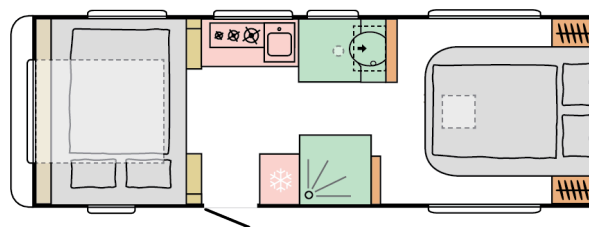

ALTEA 622 DP DART

☀ DAY

🌙 NIGHT

8260

total length
(including tow bar)
(mm)

2299

total width (mm)

2580

total height (mm)

1393

**(without
All Inc'
Pack)**

mass in running
order (miro-min, kg)

4

nr. of berths

For illustrative purposes only. Can show product and/or interior combinations which may not be available on all markets.

B. DIMENSIONS AND WEIGHTS

Total length (including tow bar) (mm)	8260
Body length (mm)	6905
Internal length (mm)	6193
Total width (mm)	2299
Internal width (mm)	2170
Total height (mm)	2580
Internal height (mm)	1950
Awning perimeter dimensions (body/chassis, cm)	1077/637
Flat roof length	4910
Mass of the unladen vehicle (kg)	1360 (without All Inc' Pack)
Mass in running order (MIRO-min, kg)	1393 (without All Inc' Pack)
All Inclusive Pack additional weight (kg)	56
Maximum technical permissible laden mass (MTPLM) (kg)	1800
Minimal technically permissible laden mass (MTPLM-min, kg)	1650
Max loading weight (kg) with All Inclusive Pack weight deducted	201/351
Max nose weight	100
Floor, wall and roof total thickness (mm)	40/24/29
Floor, wall and roof insulation thickness (mm)	29/20/25
Maximal homologated weight 1800kg	O
Mud protection	All Inc' Pack
Coupling device AK	150 V AK 160
AKS Stabiliser	All Inc' Pack
Shock absorbers	All Inc' Pack
Al-Ko galvanised steel chassis	X
Number of axles	1
AL-KO Secure wheel lock preinstallations	X
Chassis type	AL-KO
Standard supporting legs	-
Reinforced supporting legs	X
Drawbar cover	X
ADRIA ALU WHEELS 15"	X