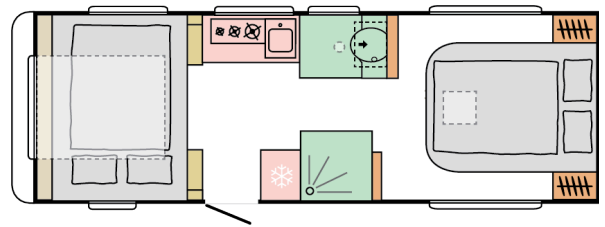

ALTEA 622 DP DART

☀ DAY

🌙 NIGHT

8260

total length
(including tow bar)
(mm)

2299

total width (mm)

2580

total height (mm)

1393

**(without
All Inc'
Pack)**

mass in running
order (miro-min, kg)

4

nr. of berths

For illustrative purposes only. Can show product and/or interior combinations which may not be available on all markets.

B. DIMENSIONS AND WEIGHTS

Total length (including tow bar) (mm)	8260
Body length (mm)	6905
Internal length (mm)	6193
Total width (mm)	2299
Internal width (mm)	2170
Total height (mm)	2580
Internal height (mm)	1950
Awning perimeter dimensions (body/chassis, cm)	1077/637
Flat roof length	4910
Mass of the unladen vehicle (kg)	1360 (without All Inc' Pack)
Mass in running order (MIRO-min, kg)	1393 (without All Inc' Pack)
All Inclusive Pack additional weight (kg)	56
Maximum technical permissible laden mass (MTPLM) (kg)	1800
Minimal technically permissible laden mass (MTPLM-min, kg)	1650
Max loading weight (kg) with All Inclusive Pack weight deducted	201/351
Max nose weight	100
Floor, wall and roof total thickness (mm)	40/24/29
Floor, wall and roof insulation thickness (mm)	29/20/25