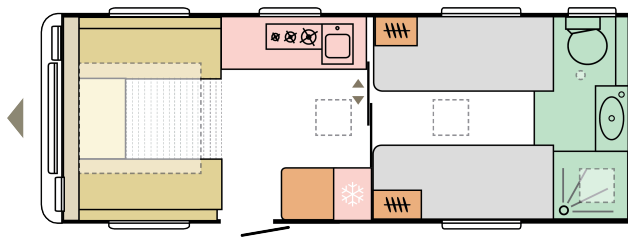

COLORADO

☀ DAY

☾ NIGHT

8260

total length
(including tow bar)
(mm)

2460

total width (mm)

2600

total height (mm)

1837

**(WITHOUT
ALL INC'
PACK)**

mass in running
order (miro-min, kg)

4

nr. of berths

For illustrative purposes only. Can show product and/or interior combinations which may not be available on all markets.

B. DIMENSIONS AND WEIGHTS

Total length (including tow bar) (mm)	8260
Body length (mm)	6908
Internal length (mm)	6193
Total width (mm)	2460
Internal width (mm)	2310
Total height (mm)	2600
Internal height (mm)	1950
Awning perimeter dimensions (body/chassis, cm)	1083/638
Flat roof length	4910
Mass of the unladen vehicle (kg)	1790 (WITHOUT ALL INC' PACK)
Mass in running order (MIRO-min, kg)	1837 (WITHOUT ALL INC' PACK)
All Inclusive Pack additional weight (kg)	54
Maximum technical permissible laden mass (MTPLM) (kg)	2000
Max loading weight (kg) with All Inclusive Pack weight deducted	109
Max nose weight	100
Floor, wall and roof total thickness (mm)	47/33/33
Floor, wall and roof insulation thickness (mm)	38/29/29