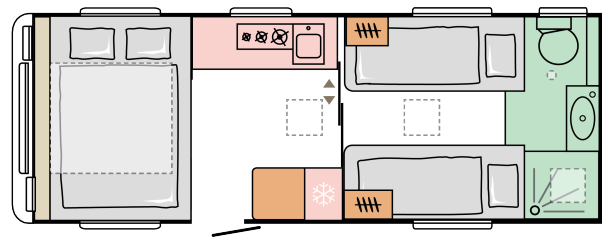

COLORADO

☀ DAY

☾ NIGHT

8260

total length
(including tow bar)
(mm)

2460

total width (mm)

2600

total height (mm)

1837

**(WITHOUT
ALL INC'
PACK)**

mass in running
order (miro-min, kg)

4

nr. of berths

For illustrative purposes only. Can show product and/or interior combinations which may not be available on all markets.

B. DIMENSIONS AND WEIGHTS

Total length (including tow bar) (mm)	8260
Body length (mm)	6908
Internal length (mm)	6193
Total width (mm)	2460
Internal width (mm)	2310
Total height (mm)	2600
Internal height (mm)	1950
Awning perimeter dimensions (body/chassis, cm)	1083/638
Flat roof length	4910
Mass of the unladen vehicle (kg)	1790 (WITHOUT ALL INC' PACK)
Mass in running order (MIRO-min, kg)	1837 (WITHOUT ALL INC' PACK)
All Inclusive Pack additional weight (kg)	54
Maximum technical permissible laden mass (MTPLM) (kg)	2000
Max loading weight (kg) with All Inclusive Pack weight deducted	109
Max nose weight	100
Floor, wall and roof total thickness (mm)	47/33/33
Floor, wall and roof insulation thickness (mm)	38/29/29