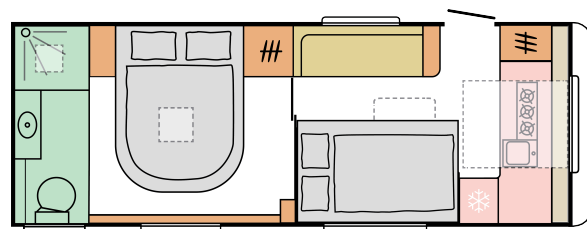

RIO GRANDE

☀ DAY

🌙 NIGHT

8190
total length
(including tow bar)
(mm)

2460
total width (mm)

2600
total height (mm)

1785
(WITHOUT
ALL INC'
PACK)

mass in running
order (miro-min, kg)

4
nr. of berths

For illustrative purposes only. Can show product and/or interior combinations which may not be available on all markets.

B. DIMENSIONS AND WEIGHTS

Total length (including tow bar) (mm)	8190
Body length (mm)	6890
Internal length (mm)	6193
Total width (mm)	2460
Internal width (mm)	2310
Total height (mm)	2600
Internal height (mm)	1950
Awning perimeter dimensions (body/chassis, cm)	1083/638
Flat roof length	4910
Mass of the unladen vehicle (kg)	1740 (WITHOUT ALL INC' PACK)
Mass in running order (MIRO-min, kg)	1785 (WITHOUT ALL INC' PACK)
All Inclusive Pack additional weight (kg)	54
Maximum technical permissible laden mass (MTPLM) (kg)	2000
Max loading weight (kg) with All Inclusive Pack weight deducted	161
Max nose weight	100
Floor, wall and roof total thickness (mm)	47/33/33
Floor, wall and roof insulation thickness (mm)	38/29/29

F. INTERIOR EQUIPMENT

Number of berths	4
Sleeping area, center berths (l x w, cm)	2170x1120
Foldable bunk bed above the parents bed	-
Fix parents bed	1960x1540
Liftable headrest on the parents bed	X
Bed with slatted frame and spring mattress	X
Kitchen window lining with LED lightening	X
Headrest at sitting group	X
Furniture decor	Rovere Moro
Textile combiantion 3	MT02O4 URBAN GREYS
Textile combination 4	MT02O0 LEATHER CHARLES
Cushions CHARLOTTE	X
Blanket	X
Floor carpets	X
Liftable table with telescopic leg in "U" sitting group	X ?
Sliding bed	fix
Extendable table	?