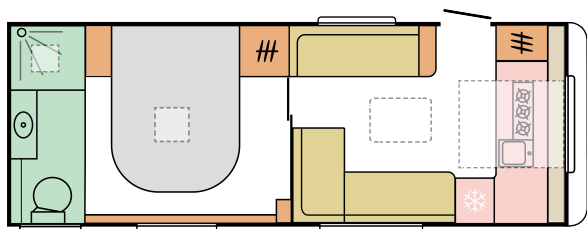

RIO GRANDE

☀ DAY

🌙 NIGHT

8190
total length
(including tow bar)
(mm)

2460
total width (mm)

2600
total height (mm)

1785
(WITHOUT
ALL INC'
PACK)

mass in running
order (miro-min, kg)

4
nr. of berths

For illustrative purposes only. Can show product and/or interior combinations which may not be available on all markets.

B. DIMENSIONS AND WEIGHTS

Total length (including tow bar) (mm)	8190
Body length (mm)	6890
Internal length (mm)	6193
Total width (mm)	2460
Internal width (mm)	2310
Total height (mm)	2600
Internal height (mm)	1950
Awning perimeter dimensions (body/chassis, cm)	1083/638
Flat roof length	4910
Mass of the unladen vehicle (kg)	1740 (WITHOUT ALL INC' PACK)
Mass in running order (MIRO-min, kg)	1785 (WITHOUT ALL INC' PACK)
All Inclusive Pack additional weight (kg)	54
Maximum technical permissible laden mass (MTPLM) (kg)	2000
Max loading weight (kg) with All Inclusive Pack weight deducted	161
Max nose weight	100
Floor, wall and roof total thickness (mm)	47/33/33
Floor, wall and roof insulation thickness (mm)	38/29/29