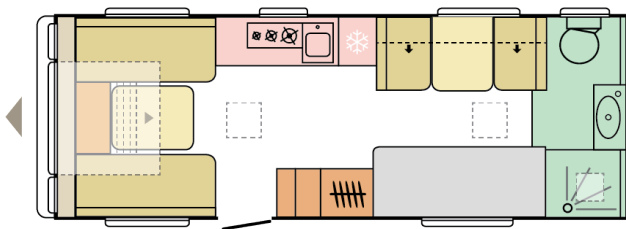

ADORA 623 DT SAVA

DAY

NIGHT

8244

total length
(including tow bar)
(mm)

2460

total width (mm)

2600

total height (mm)

1705

**(WITHOUT
ALL INC'
PACK)**

mass in running
order (miro-min, kg)

6

nr. of berths

For illustrative purposes only. Can show product and/or interior combinations which may not be available on all markets.

B. DIMENSIONS AND WEIGHTS

Total length (including tow bar) (mm)	8244
Body length (mm)	6903
Internal length (mm)	6193
Total width (mm)	2460
Internal width (mm)	2310
Total height (mm)	2600
Internal height (mm)	1950
Awning perimeter dimensions (body/chassis, cm)	1077/637
Flat roof length	4910
Mass of the unladen vehicle (kg)	1670 (WITHOUT ALL INC' PACK)
Mass in running order (MIRO-min, kg)	1705 (WITHOUT ALL INC' PACK)
All Inclusive Pack additional weight (kg)	43
Maximum technical permissible laden mass (MTPLM) (kg)	2000
Minimal technically permissible laden mass (MTPLM-min, kg)	1900
Max loading weight (kg) with All Inclusive Pack weight deducted	152/252
Technically possible weight increase (optional MTPLM, kg)	-
Max nose weight	100
Floor, wall and roof total thickness (mm)	42/33/29
Floor, wall and roof insulation thickness (mm)	29/29/25