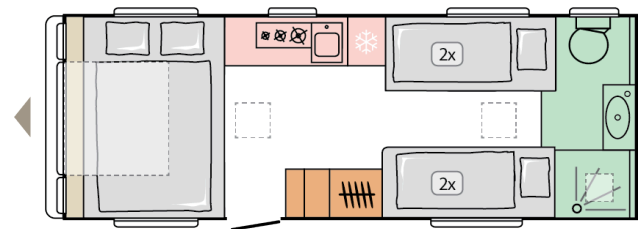

ADORA 623 DT SAVA

☀ DAY

🌙 NIGHT

8244
total length
(including tow bar)
(mm)

2460
total width (mm)

2600
total height (mm)

1705
(WITHOUT
ALL INC'
PACK)

mass in running
order (miro-min, kg)

6
nr. of berths

For illustrative purposes only. Can show product and/or interior combinations which may not be available on all markets.

B. DIMENSIONS AND WEIGHTS

Total length (including tow bar) (mm)	8244
Body length (mm)	6903
Internal length (mm)	6193
Total width (mm)	2460
Internal width (mm)	2310
Total height (mm)	2600
Internal height (mm)	1950
Awning perimeter dimensions (body/chassis, cm)	1077/637
Flat roof length	4910
Mass of the unladen vehicle (kg)	1670 (WITHOUT ALL INC' PACK)
Mass in running order (MIRO-min, kg)	1705 (WITHOUT ALL INC' PACK)
All Inclusive Pack additional weight (kg)	43
Maximum technical permissible laden mass (MTPLM) (kg)	2000
Minimal technically permissible laden mass (MTPLM-min, kg)	1900
Max loading weight (kg) with All Inclusive Pack weight deducted	152/252
Technically possible weight increase (optional MTPLM, kg)	-
Max nose weight	100
Floor, wall and roof total thickness (mm)	42/33/29
Floor, wall and roof insulation thickness (mm)	29/29/25