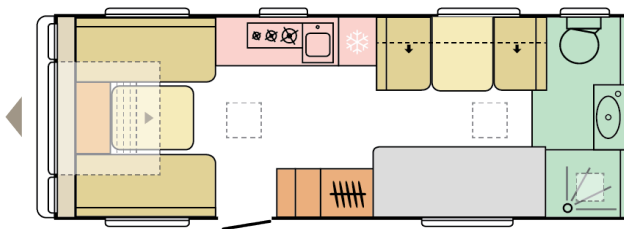

ADORA 623 DT SAVA

☀ DAY

🌙 NIGHT

8244
total length
(including tow bar)
(mm)

2460
total width (mm)

2600
total height (mm)

1705
(WITHOUT
ALL INC'
PACK)

mass in running
order (miro-min, kg)

6
nr. of berths

For illustrative purposes only. Can show product and/or interior combinations which may not be available on all markets.

B. DIMENSIONS AND WEIGHTS

Total length (including tow bar) (mm)	8244
Body length (mm)	6903
Internal length (mm)	6193
Total width (mm)	2460
Internal width (mm)	2310
Total height (mm)	2600
Internal height (mm)	1950
Awning perimeter dimensions (body/chassis, cm)	1077/637
Flat roof length	4910
Mass of the unladen vehicle (kg)	1670 (WITHOUT ALL INC' PACK)
Mass in running order (MIRO-min, kg)	1705 (WITHOUT ALL INC' PACK)
All Inclusive Pack additional weight (kg)	43
Maximum technical permissible laden mass (MTPLM) (kg)	2000
Minimal technically permissible laden mass (MTPLM-min, kg)	1900
Max loading weight (kg) with All Inclusive Pack weight deducted	152/252
Technically possible weight increase (optional MTPLM, kg)	-
Max nose weight	100
Floor, wall and roof total thickness (mm)	42/33/29
Floor, wall and roof insulation thickness (mm)	29/29/25