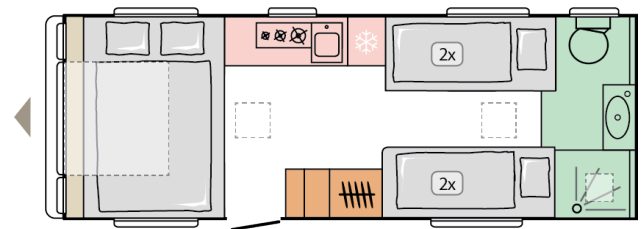

ADORA 623 DT SAVA

DAY

NIGHT

8244

total length
(including tow bar)
(mm)

2460

total width (mm)

2600

total height (mm)

1705

**(WITHOUT
ALL INC'
PACK)**

mass in running
order (miro-min, kg)

6

nr. of berths

For illustrative purposes only. Can show product and/or interior combinations which may not be available on all markets.

B. DIMENSIONS AND WEIGHTS

Total length (including tow bar) (mm)	8244
Body length (mm)	6903
Internal length (mm)	6193
Total width (mm)	2460
Internal width (mm)	2310
Total height (mm)	2600
Internal height (mm)	1950
Awning perimeter dimensions (body/chassis, cm)	1077/637
Flat roof length	4910
Mass of the unladen vehicle (kg)	1670 (WITHOUT ALL INC' PACK)
Mass in running order (MIRO-min, kg)	1705 (WITHOUT ALL INC' PACK)
All Inclusive Pack additional weight (kg)	43
Maximum technical permissible laden mass (MTPLM) (kg)	2000
Minimal technically permissible laden mass (MTPLM-min, kg)	1900
Max loading weight (kg) with All Inclusive Pack weight deducted	152/252
Technically possible weight increase (optional MTPLM, kg)	-
Max nose weight	100
Floor, wall and roof total thickness (mm)	42/33/29
Floor, wall and roof insulation thickness (mm)	29/29/25