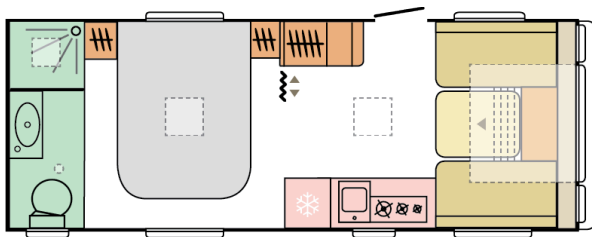

ADORA 623 DT ISONZO

DAY