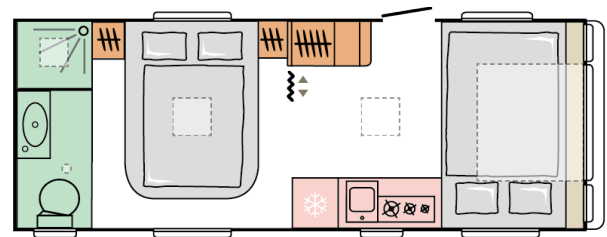

NIGHT

8278

total length
(including tow bar)
(mm)

2460

total width (mm)

2600

total height (mm)

1652

**(WITHOUT
ALL INC'
PACK)**

mass in running
order (miro-min, kg)

4

nr. of berths