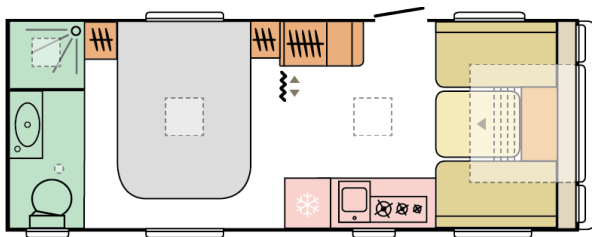

ADORA 623 DT ISONZO

☀ DAY