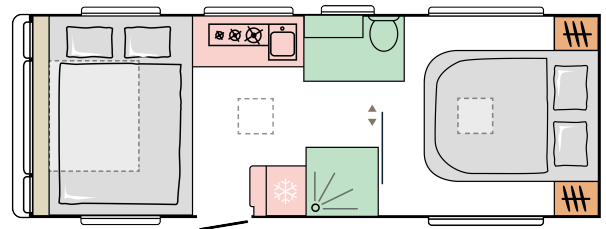

🌙 NIGHT

8243

total length
(including tow bar)
(mm)

2460

total width (mm)

2610

total height (mm)

1622

**(without
All Inc'
Pack)**

mass in running
order (miro-min, kg)

4

nr. of berths