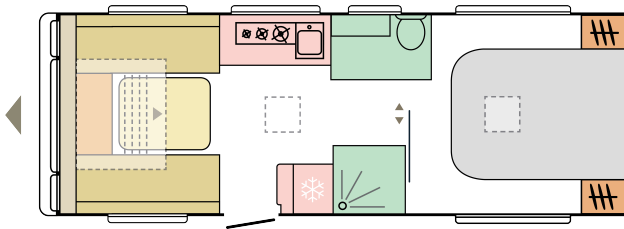

ADORA 623 DP TIBER

☀ DAY

🌙 NIGHT

8243

total length
(including tow bar)
(mm)

2460

total width (mm)

2610

total height (mm)

1622

**(without
All Inc'
Pack)**

mass in running
order (miro-min, kg)

4

nr. of berths

For illustrative purposes only. Can show product and/or interior combinations not available on the market.

B. DIMENSIONS AND WEIGHTS

Total length (including tow bar) (mm)	8243
Body length (mm)	6903
Internal length (mm)	6193
Total width (mm)	2460
Internal width (mm)	2310
Total height (mm)	2610
Internal height (mm)	1950
Awning perimeter dimensions (body/chassis, cm)	1077/637
Flat roof length	4910
Mass of the unladen vehicle (kg)	1590 (without All Inc' Pack)
Mass in running order (MIRO-min, kg)	1622 (without All Inc' Pack)
All Inclusive Pack additional weight (kg)	23
Maximum technical permissible laden mass (MTPLM) (kg)	1900
Minimal technically permissible laden mass (MTPLM-min, kg)	1800
Max loading weight (kg) with All Inclusive Pack weight deducted	155/255
Max nose weight	100
Floor, wall and roof total thickness (mm)	40/24/28,8
Floor, wall and roof insulation thickness (mm)	29/20/25

F. INTERIOR EQUIPMENT

Number of berths	4
Sleeping area, bunk bed (L x w, cm)	-
Sleeping area, front berths (L x w, cm)	212 X 168
Sleeping area, center berths (L x w, cm)	190 X 152
Sleeping area, rear berths (L x w, cm)	-
Liftable headrest on the parents bed	X
Kitchen window lining with accessories	X
Furniture decor	ROVERE NATURALE / BEIGE
Textile combination 1	MT02N5 STONE ISLANDS
Textile combination 2	MT02M8 MISTY ROSE
Cushions Warm Brownies	O
Cushions Grey planet	O
Cushion Summer vibes	O
Cushions Dream harmony	O
Cushions Mystic garden	O
Cushions Brownies	O
Decorative cushions 4 pcs.	X
Headrest multipurpose cushion (2x)	ALL INC' PACK
Luxury foam mattress	Evopore
Floor carpets	X
Doggy mat	O
Multi storage profile	X
Liftable table	X