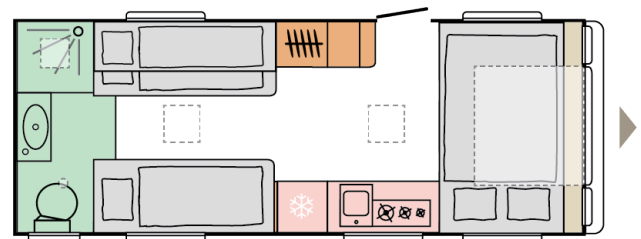

ADORA 612 DL SEINE

 DAY

 NIGHT

8190

total length
(including tow bar)
(mm)

2299

total width (mm)

2600

total height (mm)

1612

**(WITHOUT
ALL INC'
PACK)**

mass in running
order (miro-min, kg)

5

nr. of berths

For illustrative purposes only. Can show product and/or interior combinations which may not be available on all markets.

B. DIMENSIONS AND WEIGHTS

Total length (including tow bar) (mm)	8190
Body length (mm)	6850
Internal length (mm)	6142
Total width (mm)	2299
Internal width (mm)	2170
Total height (mm)	2600
Internal height (mm)	1950
Awning perimeter dimensions (body/chassis, cm)	1072/632
Flat roof length	4860
Mass of the unladen vehicle (kg)	1580 (WITHOUT ALL INC' PACK)
Mass in running order (MIRO-min, kg)	1612 (WITHOUT ALL INC' PACK)
Mass in running order (MIRO-max, kg) including max' additional options mass	24/25
All Inclusive Pack additional weight (kg)	43
Maximum technical permissible laden mass (MTPLM) (kg)	1800
Minimal technically permissible laden mass (MTPLM-min, kg)	1800
Max loading weight (kg) with All Inclusive Pack weight deducted	145
Max nose weight	100
Floor, wall and roof total thickness (mm)	40/24/29
Floor, wall and roof insulation thickness (mm)	29/20/25
Maximal homologated weight 1800kg	O
Mud protection	ALL INC' PACK
AKS Stabiliser	X
Shock absorbers	ALL INC' PACK
AL-Ko ATC stability control	O
AL-Ko Delta galvanised steel chassis	X
Number of axles	1
AL-KO automatic adjustment	-
AL-KO Secure wheel lock preinstallations	X
Chassis type	AL-KO
Third wheel with the real tyre	-
Reinforced supporting legs	X
Supporting legs - prolonged spindle (mm)	X / 340