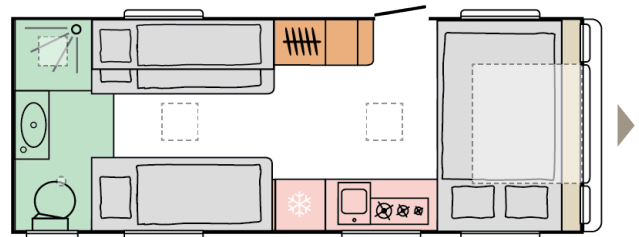

ADORA 612 DL SEINE

☀ DAY

☾ NIGHT

8190

total length
(including tow bar)
(mm)

2299

total width (mm)

2600

total height (mm)

1612

**(WITHOUT
ALL INC'
PACK)**

mass in running
order (miro-min, kg)

5

nr. of berths

For illustrative purposes only. Can show product and/or interior combinations which may not be available on all markets.

B. DIMENSIONS AND WEIGHTS

Total length (including tow bar) (mm)	8190
Body length (mm)	6850
Internal length (mm)	6142
Total width (mm)	2299
Internal width (mm)	2170
Total height (mm)	2600
Internal height (mm)	1950
Awning perimeter dimensions (body/chassis, cm)	1072/632
Flat roof length	4860
Mass of the unladen vehicle (kg)	1580 (WITHOUT ALL INC' PACK)
Mass in running order (MIRO-min, kg)	1612 (WITHOUT ALL INC' PACK)
All Inclusive Pack additional weight (kg)	43
Maximum technical permissible laden mass (MTPLM) (kg)	1800
Minimal technically permissible laden mass (MTPLM-min, kg)	1800
Max loading weight (kg) with All Inclusive Pack weight deducted	145
Max nose weight	100
Floor, wall and roof total thickness (mm)	40/24/29
Floor, wall and roof insulation thickness (mm)	29/20/25