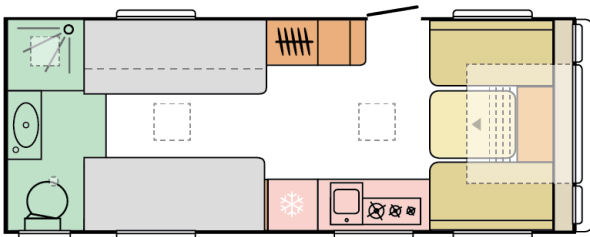

ADORA 612 DL SEINE

☀ DAY

☾ NIGHT

8190

total length
(including tow bar)
(mm)

2299

total width (mm)

2600

total height (mm)

1612

**(WITHOUT
ALL INC'
PACK)**

mass in running
order (miro-min, kg)

5

nr. of berths

For illustrative purposes only. Can show product and/or interior combinations which may not be available on all markets.

B. DIMENSIONS AND WEIGHTS

Total length (including tow bar) (mm)	8190
Body length (mm)	6850
Internal length (mm)	6142
Total width (mm)	2299
Internal width (mm)	2170
Total height (mm)	2600
Internal height (mm)	1950
Awning perimeter dimensions (body/chassis, cm)	1072/632
Flat roof length	4860
Mass of the unladen vehicle (kg)	1580 (WITHOUT ALL INC' PACK)
Mass in running order (MIRO-min, kg)	1612 (WITHOUT ALL INC' PACK)
All Inclusive Pack additional weight (kg)	43
Maximum technical permissible laden mass (MTPLM) (kg)	1800
Minimal technically permissible laden mass (MTPLM-min, kg)	1800
Max loading weight (kg) with All Inclusive Pack weight deducted	145
Max nose weight	100
Floor, wall and roof total thickness (mm)	40/24/29
Floor, wall and roof insulation thickness (mm)	29/20/25

F. INTERIOR EQUIPMENT

Number of berths	5
Sleeping area, bunk bed (L x w, cm)	-
Sleeping area, front berths (L x w, cm)	217 x 154
Sleeping area, center berths (L x w, cm)	203 x 77, 189 x 77
Sleeping area, rear berths (L x w, cm)	-
Liftable headrest on the parents bed	X
Kitchen window lining with accessories	X
Furniture decor	ROVERE NATURALE / BEIGE
Fur.decor EDITON PACK	ALL INC' PACK
Textile combination 1	MT02N5 STONE ISLANDS
Cushions LOUISE	X
Decorative cushions 4 pcs.	X
Headrest multipurpose cushion (2x)	ALL INC' PACK
Luxury foam mattress	Evopore
Floor carpets	X
Doggy mat	O
Multi storage profile	X
Liftable table	X