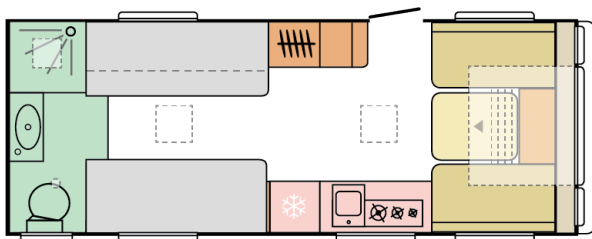

ADORA 612 DL SEINE

 DAY

 NIGHT

8190

total length
(including tow bar)
(mm)

2299

total width (mm)

2600

total height (mm)

1612

**(WITHOUT
ALL INC'
PACK)**

mass in running
order (miro-min, kg)

5

nr. of berths

For illustrative purposes only. Can show product and/or interior combinations which may not be available on all markets.

B. DIMENSIONS AND WEIGHTS

Total length (including tow bar) (mm)	8190
Body length (mm)	6850
Internal length (mm)	6142
Total width (mm)	2299
Internal width (mm)	2170
Total height (mm)	2600
Internal height (mm)	1950
Awning perimeter dimensions (body/chassis, cm)	1072/632
Flat roof length	4860
Mass of the unladen vehicle (kg)	1580 (WITHOUT ALL INC' PACK)
Mass in running order (MIRO-min, kg)	1612 (WITHOUT ALL INC' PACK)
Mass in running order (MIRO-max, kg) including max' additional options mass	24/25
All Inclusive Pack additional weight (kg)	43
Maximum technical permissible laden mass (MTPLM) (kg)	1800
Minimal technically permissible laden mass (MTPLM-min, kg)	1800
Max loading weight (kg) with All Inclusive Pack weight deducted	145
Max nose weight	100
Floor, wall and roof total thickness (mm)	40/24/29
Floor, wall and roof insulation thickness (mm)	29/20/25
Maximal homologated weight 1800kg	O
Mud protection	ALL INC' PACK
AKS Stabiliser	X
Shock absorbers	ALL INC' PACK
AL-Ko ATC stability control	O
AL-Ko Delta galvanised steel chassis	X
Number of axles	1
AL-KO automatic adjustment	-
AL-KO Secure wheel lock preinstallations	X
Chassis type	AL-KO
Third wheel with the real tyre	-
Reinforced supporting legs	X
Supporting legs - prolonged spindle (mm)	X / 340