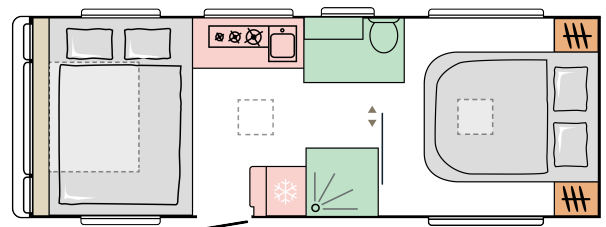

ADORA 623 DP TIBER

☀ DAY

🌙 NIGHT

8243
total length
(including tow bar)
(mm)

2460
total width (mm)

2600
total height (mm)

1622
(WITHOUT
ALL INC'
PACK)

mass in running
order (miro-min, kg)

4
nr. of berths

For illustrative purposes only. Can show product and/or interior combinations which may not be available on all markets.

B. DIMENSIONS AND WEIGHTS

Total length (including tow bar) (mm)	8243
Body length (mm)	6903
Internal length (mm)	6193
Total width (mm)	2460
Internal width (mm)	2310
Total height (mm)	2600
Internal height (mm)	1950
Awning perimeter dimensions (body/chassis, cm)	1077/637
Flat roof length	4910
Mass of the unladen vehicle (kg)	1590 (WITHOUT ALL INC' PACK)
Mass in running order (MIRO-min, kg)	1622 (WITHOUT ALL INC' PACK)
All Inclusive Pack additional weight (kg)	43
Maximum technical permissible laden mass (MTPLM) (kg)	1900
Minimal technically permissible laden mass (MTPLM-min, kg)	1800
Max loading weight (kg) with All Inclusive Pack weight deducted	135/235
Max nose weight	100
Floor, wall and roof total thickness (mm)	42/33/29
Floor, wall and roof insulation thickness (mm)	29/29/25