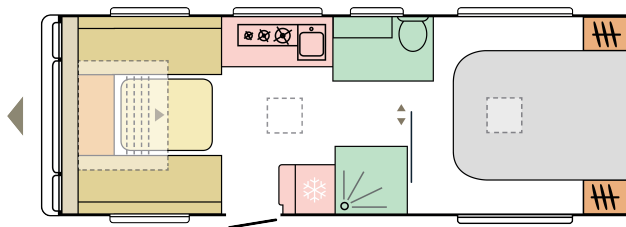

ADORA 623 DP TIBER

☀ DAY

🌙 NIGHT

8243
total length
(including tow bar)
(mm)

2460
total width (mm)

2600
total height (mm)

1622
(WITHOUT
ALL INC'
PACK)

mass in running
order (miro-min, kg)

4
nr. of berths

For illustrative purposes only. Can show product and/or interior combinations which may not be available on all markets.

B. DIMENSIONS AND WEIGHTS

Total length (including tow bar) (mm)	8243
Body length (mm)	6903
Internal length (mm)	6193
Total width (mm)	2460
Internal width (mm)	2310
Total height (mm)	2600
Internal height (mm)	1950
Awning perimeter dimensions (body/chassis, cm)	1077/637
Flat roof length	4910
Mass of the unladen vehicle (kg)	1590 (WITHOUT ALL INC' PACK)
Mass in running order (MIRO-min, kg)	1622 (WITHOUT ALL INC' PACK)
All Inclusive Pack additional weight (kg)	43
Maximum technical permissible laden mass (MTPLM) (kg)	1900
Minimal technically permissible laden mass (MTPLM-min, kg)	1800
Max loading weight (kg) with All Inclusive Pack weight deducted	135/235
Max nose weight	100
Floor, wall and roof total thickness (mm)	42/33/29
Floor, wall and roof insulation thickness (mm)	29/29/25

F. INTERIOR EQUIPMENT

Number of berths	4
Sleeping area, bunk bed (L x w, cm)	-
Sleeping area, front berths (L x w, cm)	212 X 168
Sleeping area, center berths (L x w, cm)	196 X 154
Sleeping area, rear berths (L x w, cm)	-
Liftable headrest on the parents bed	X
Kitchen window lining with accessories	X
Furniture decor	ROVERE NATURALE / BEIGE
Fur.decor EDITON PACK - STONE ISLANDS	ALL INC' PACK
Textile combination 1	MT02N5 STONE ISLANDS
Cushions LOUISE	X
Decorative cushions 4 pcs.	X
Headrest multipurpose cushion (2x)	ALL INC' PACK
Luxury foam mattress	Evopore
Floor carpets	X
Doggy mat	O
Multi storage profile	X
Liftable table	X