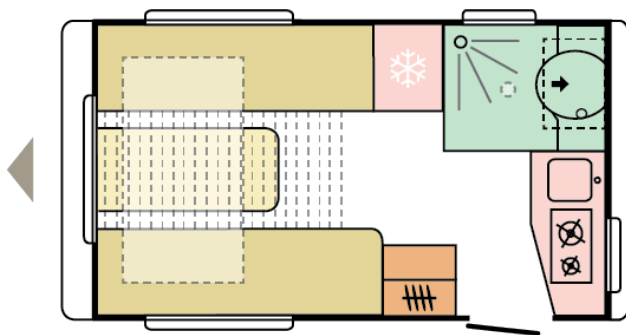

ACTION 361 LT

☀ DAY

☾ NIGHT

5213
total length
(including tow bar)
(mm)

2196
total width (mm)

2545
total height (mm)

987
(WITHOUT
ALL INC'
PACK)

mass in running
order (miro-min, kg)

2
nr. of berths

B. DIMENSIONS AND WEIGHTS

For illustrative purposes only. Can show product and/or interior combinations which may not be available on all markets.

Total length (including tow bar) (mm)	5213
Body length (mm)	4010
Internal length (mm)	3610
Total width (mm)	2196
Internal width (mm)	2080
Total height (mm)	2545
Internal height (mm)	1950
Awning perimeter dimensions (body/chassis, cm)	765
Flat roof length	1006
Mass of the unladen vehicle (kg)	960 (WITHOUT ALL INC' PACK)
Mass in running order (MIRO-min, kg)	987 (WITHOUT ALL INC' PACK)
All Inclusive Pack additional weight (kg)	24
Maximum technical permissible laden mass (MTPLM) (kg)	1300
Minimal technically permissible laden mass (MTPLM-min, kg)	1150
Max loading weight (kg) with All Inclusive Pack weight deducted	139/289
Max nose weight	100
Floor, wall and roof total thickness (mm)	40/24/23,8
Floor, wall and roof insulation thickness (mm)	29/20/20
<hr/>	
Maximal homologated weight 1300kg	O
Mud protection	ALL INC' PACK
AKS Stabiliser	X
Shock absorbers	X
Al-Ko galvanised steel chassis	X
Number of axles	1
AL-KO Secure wheel lock preinstallations	X
Chassis type	AL-KO
Standard supporting legs	X
Drawbar cover	X
NEW ADRIA alloy wheels	-
NEW ADRIA alloy wheels higher	-
ADRIA ALU WHEELS 15"	X
Tyre size	205/65 R15 C (93 N)