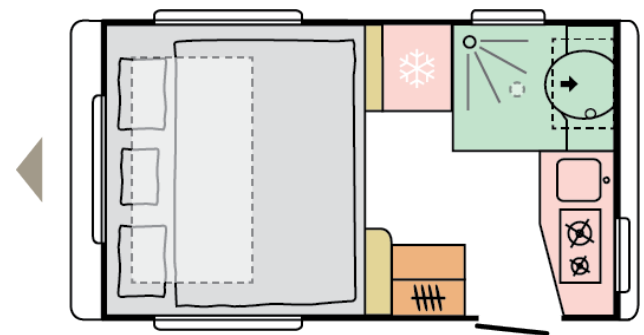

ACTION 361 LT

☀ DAY

☾ NIGHT

5213
total length
(including tow bar)
(mm)

2196
total width (mm)

2545
total height (mm)

987
(WITHOUT
ALL INC'
PACK)

mass in running
order (miro-min, kg)

2
nr. of berths

B. DIMENSIONS AND WEIGHTS

For illustrative purposes only. Can show product and/or interior combinations which may not be available on all markets.

Total length (including tow bar) (mm)	5213
Body length (mm)	4010
Internal length (mm)	3610
Total width (mm)	2196
Internal width (mm)	2080
Total height (mm)	2545
Internal height (mm)	1950
Awning perimeter dimensions (body/chassis, cm)	765
Flat roof length	1006
Mass of the unladen vehicle (kg)	960 (WITHOUT ALL INC' PACK)
Mass in running order (MIRO-min, kg)	987 (WITHOUT ALL INC' PACK)
All Inclusive Pack additional weight (kg)	24
Maximum technical permissible laden mass (MTPLM) (kg)	1300
Minimal technically permissible laden mass (MTPLM-min, kg)	1150
Max loading weight (kg) with All Inclusive Pack weight deducted	139/289
Max nose weight	100
Floor, wall and roof total thickness (mm)	40/24/23,8
Floor, wall and roof insulation thickness (mm)	29/20/20
<hr/>	
Maximal homologated weight 1300kg	O
Mud protection	ALL INC' PACK
AKS Stabiliser	X
Shock absorbers	X
Al-Ko galvanised steel chassis	X
Number of axles	1
AL-KO Secure wheel lock preinstallations	X
Chassis type	AL-KO
Standard supporting legs	X
Drawbar cover	X
NEW ADRIA alloy wheels	-
NEW ADRIA alloy wheels higher	-
ADRIA ALU WHEELS 15"	X
Tyre size	205/65 R15 C (93 N)