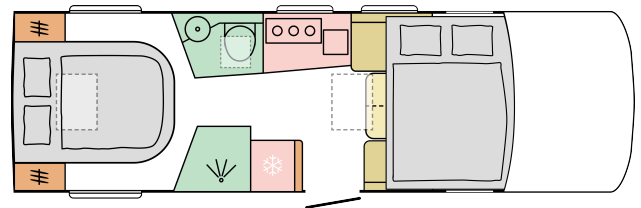

SUPERSONIC 780 DC

☀ DAY

☾ NIGHT

7930

body length (mm)

2305

total width (mm)

3200

(INCLUDING A/C UNIT)

total height (mm)

3555

(WITHOUT A/C UNIT) ALL INC' PACK)

mass in running order (miro-min, kg)

4

nr. of berths

4

nr. of seats

B. DIMENSIONS AND WEIGHTS

Body length (mm)	7930
Total width (mm)	2305
Total height (mm)	3200 (INCLUDING A/C UNIT)
Internal height (mm)	2040
Mass in running order (MIRO-min, kg)	3555 (WITHOUT ALL INC' PACK)
All Inclusive Pack additional weight (kg)	TBA
Max authorised weight (kg)	4500
Max towing weight (kg)	1380 (THE GROSS TRAIN WEIGHT IS 5880 & THE MAX TRAILER WEIGHT IS 2000)
Max loading weight (kg) with All Inclusive Pack weight deducted	TBA
Wheel base (mm)	4400
Max number of homologated seats (incl. driver's seat)	4

E. BODY

Side wall in aluminium	grey
Bodywork of polyester	grey
Side wall skirtings in aluminium	X
External storage locker (right) - dimensions (cm)	85x110
External storage locker (left) - dimensions (cm)	85x110
Luggage compartment dimensions (W x L x H) box1//box2	214x83/110x16/105
Body construction COMPREX	X
Technical double floor	X
Entrance door WITH window, mosquito net, dustbin, central locking, width 650 mm	X
Windows Polyplastic Vista (PIUMA)	X
Roof light 700 x 500 mm in living space with lining	X
Roof light 400 X 400 in passage between kitchen and toilet	X
Roof light 700 x 500 mm in bedroom	X
Roof light 400 x 400 mm in toilet	X
Roof light 400 x 400 mm in shower cabin	X
Panoramic window above pull down bed	X
Roof awning	ALL INC' PACK
Outside electrical entrance step	X
Entrance step with insulation and light	X
Luggage box - double floor	X
Reverse driving sensor	X