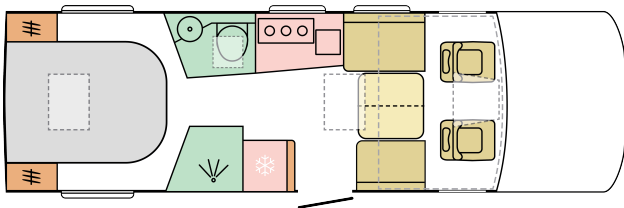

SUPERSONIC 780 DC

☀ DAY

☾ NIGHT

7930

body length (mm)

2305

total width (mm)

3200

(INCLUDING A/C UNIT)

total height (mm)

3555

(WITHOUT A/C UNIT) ALL INC' PACK)

mass in running order (miro-min, kg)

4

nr. of berths

4

nr. of seats

B. DIMENSIONS AND WEIGHTS

Body length (mm)	7930
Total width (mm)	2305
Total height (mm)	3200 (INCLUDING A/C UNIT)
Internal height (mm)	2040
Mass in running order (MIRO-min, kg)	3555 (WITHOUT ALL INC' PACK)
All Inclusive Pack additional weight (kg)	TBA
Max authorised weight (kg)	4500
Max towing weight (kg)	1380 (THE GROSS TRAIN WEIGHT IS 5880 & THE MAX TRAILER WEIGHT IS 2000)
Max loading weight (kg) with All Inclusive Pack weight deducted	TBA
Wheel base (mm)	4400
Max number of homologated seats (incl. driver's seat)	4

E. BODY

Side wall in aluminium	grey
Bodywork of polyester	grey
Side wall skirtings in aluminium	X
External storage locker (right) - dimensions (cm)	85x110
External storage locker (left) - dimensions (cm)	85x110
Luggage compartment dimensions (W x L x H) box1//box2	214x83/110x16/105
Body construction COMPREX	X
Technical double floor	X
Entrance door WITH window, mosquito net, dustbin, central locking, width 650 mm	X
Windows Polyplastic Vista (PIUMA)	X
Roof light 700 x 500 mm in living space with lining	X
Roof light 400 X 400 in passage between kitchen and toilet	X
Roof light 700 x 500 mm in bedroom	X
Roof light 400 x 400 mm in toilet	X
Roof light 400 x 400 mm in shower cabin	X
Panoramic window above pull down bed	X
Roof awning	ALL INC' PACK
Outside electrical entrance step	X
Entrance step with insulation and light	X
Luggage box - double floor	X
Reverse driving sensor	X